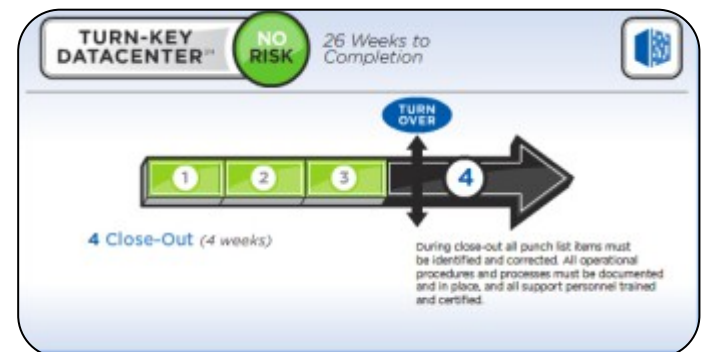

“Leading Turn-key IT Solutions Provider”